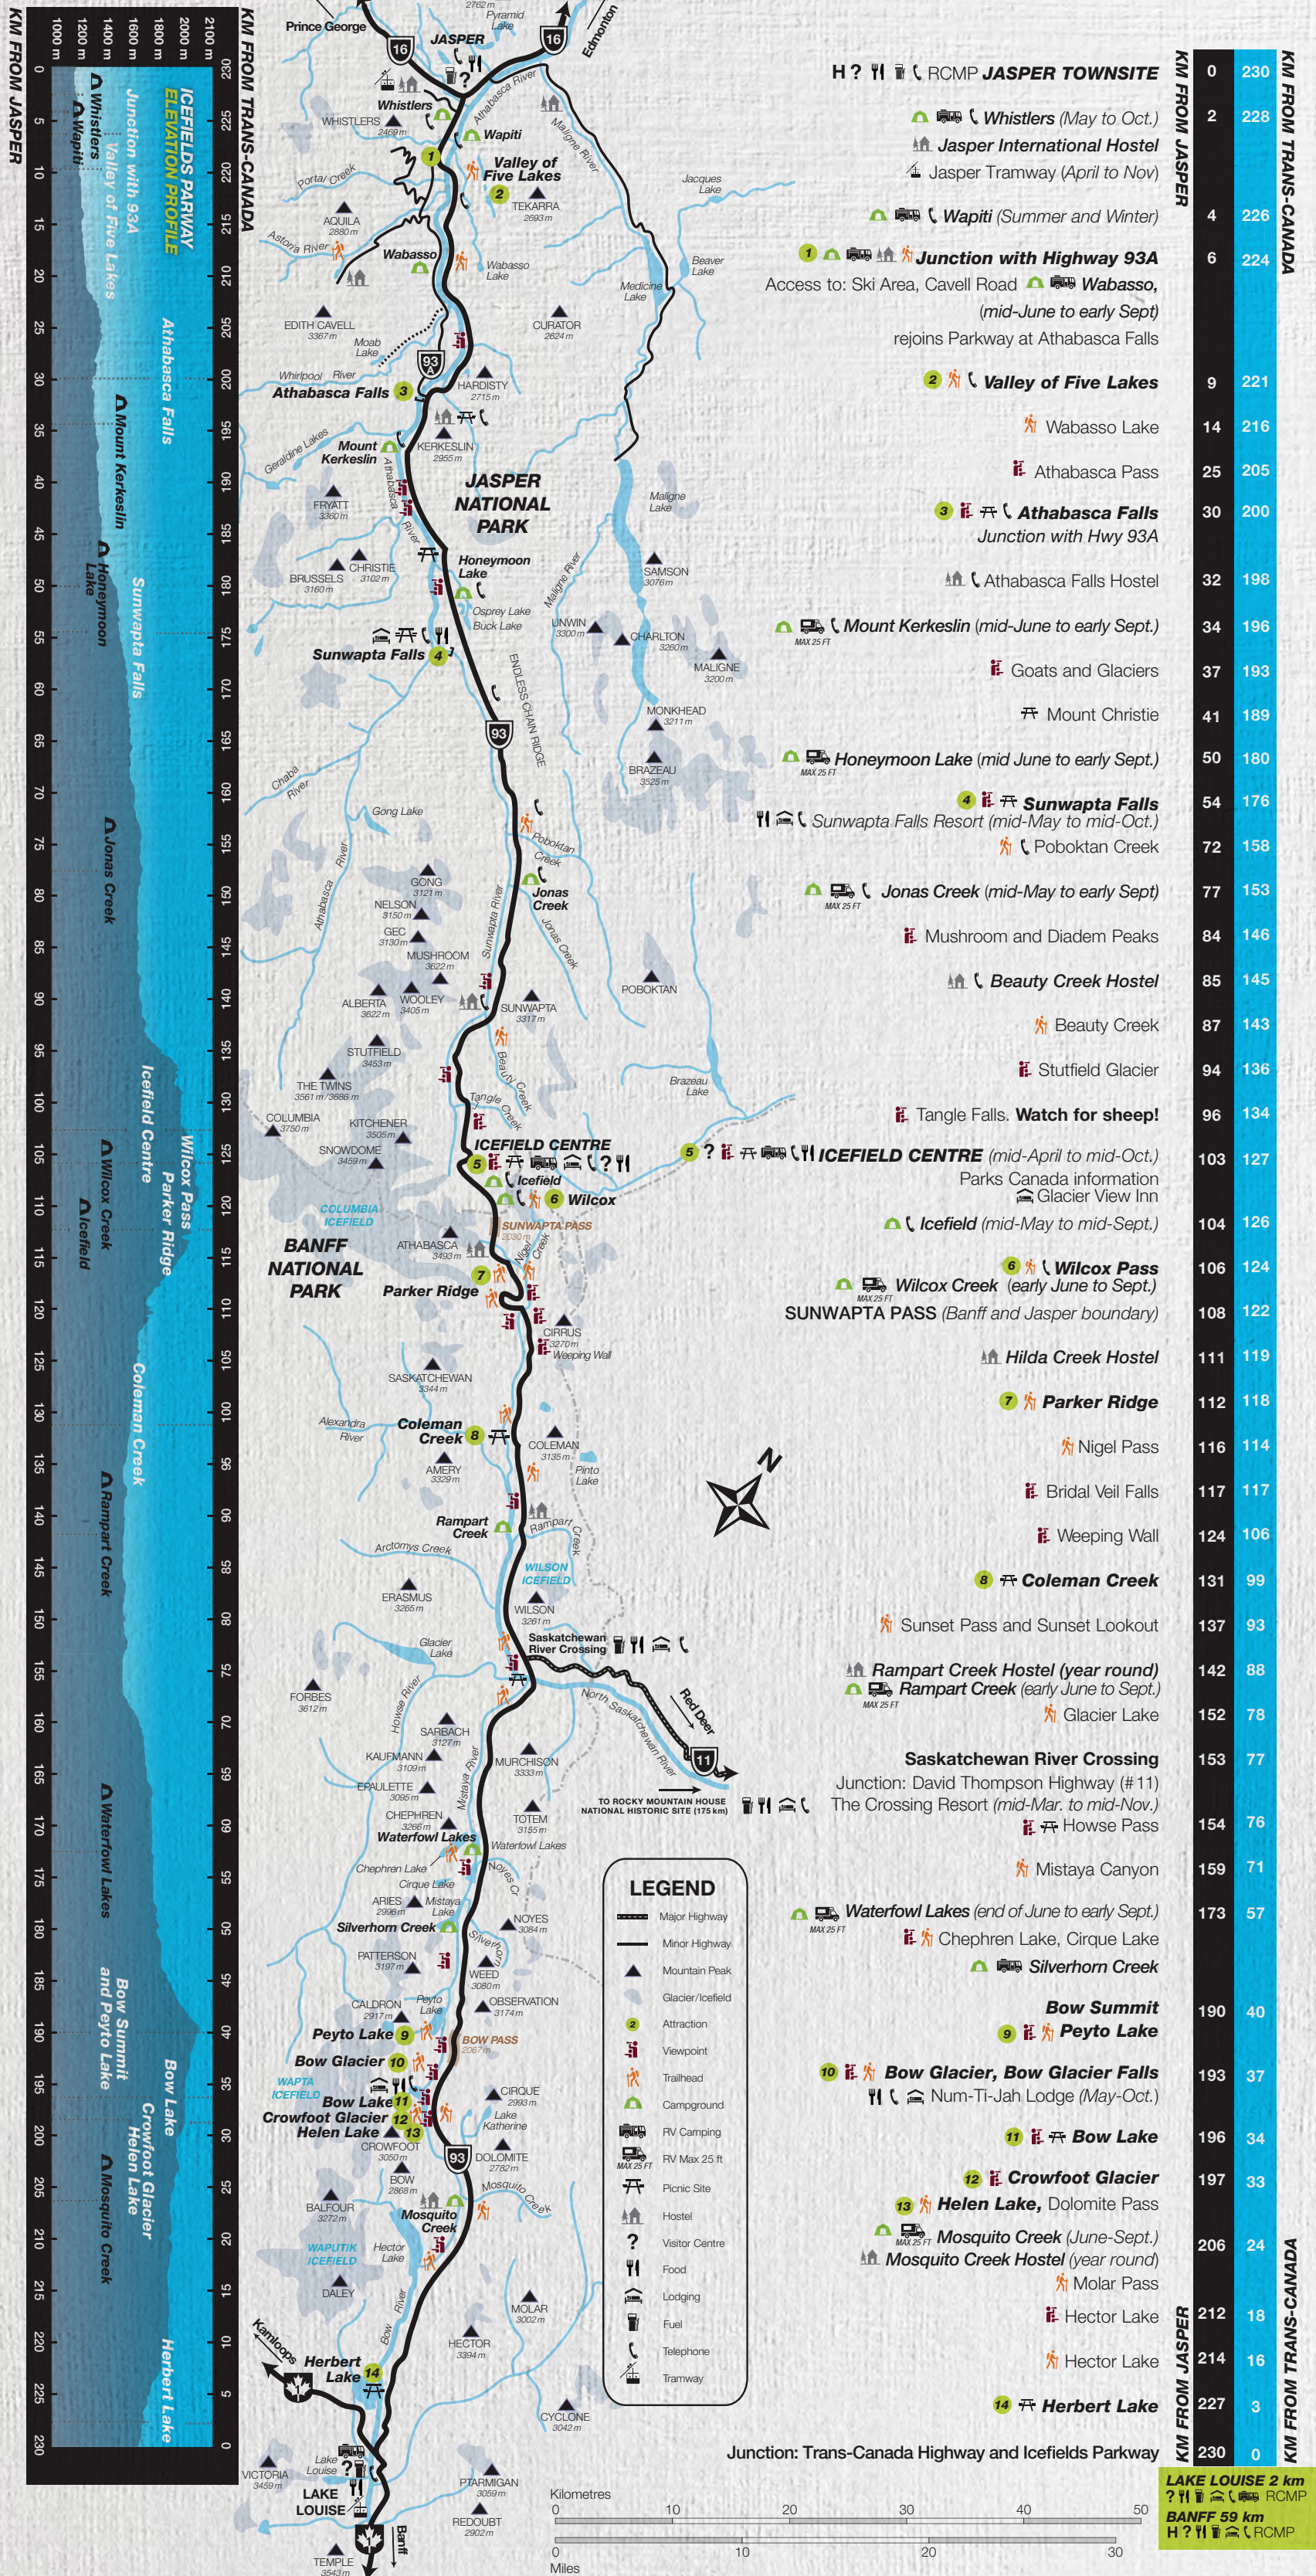

THE ICEFIELDS PARKWAY Driving Guide

KM FROM JASPER	KM FROM TRANS-CANADA
0	230
2	228
4	226
6	224
9	221
14	216
25	205
30	200
32	198
34	196
37	193
41	189
50	180
54	176
72	158
77	153
84	146
85	145
87	143
94	136
96	134
103	127
104	126
106	124
108	122
111	119
112	118
116	114
117	117
124	106
131	99
137	93
142	88
152	78
153	77
154	76
159	71
173	57
190	40
193	37
196	34
197	33
206	24
212	18
214	16
227	3
230	0

LAKE LOUISE 2 km
 ? ? ? ? ? ? ? ? ? ? RCMP
 BANFF 59 km
 H ? ? ? ? ? ? ? ? RCMP

YOU ARE WELCOME TO TAKE THIS BROCHURE HOME AS A SOUVENIR BUT IF YOU ARE FINISHED WITH IT, PLEASE DROP IT OFF AT ANY PARK INFORMATION CENTRE OR CAMPGROUND SO IT CAN BE USED AGAIN