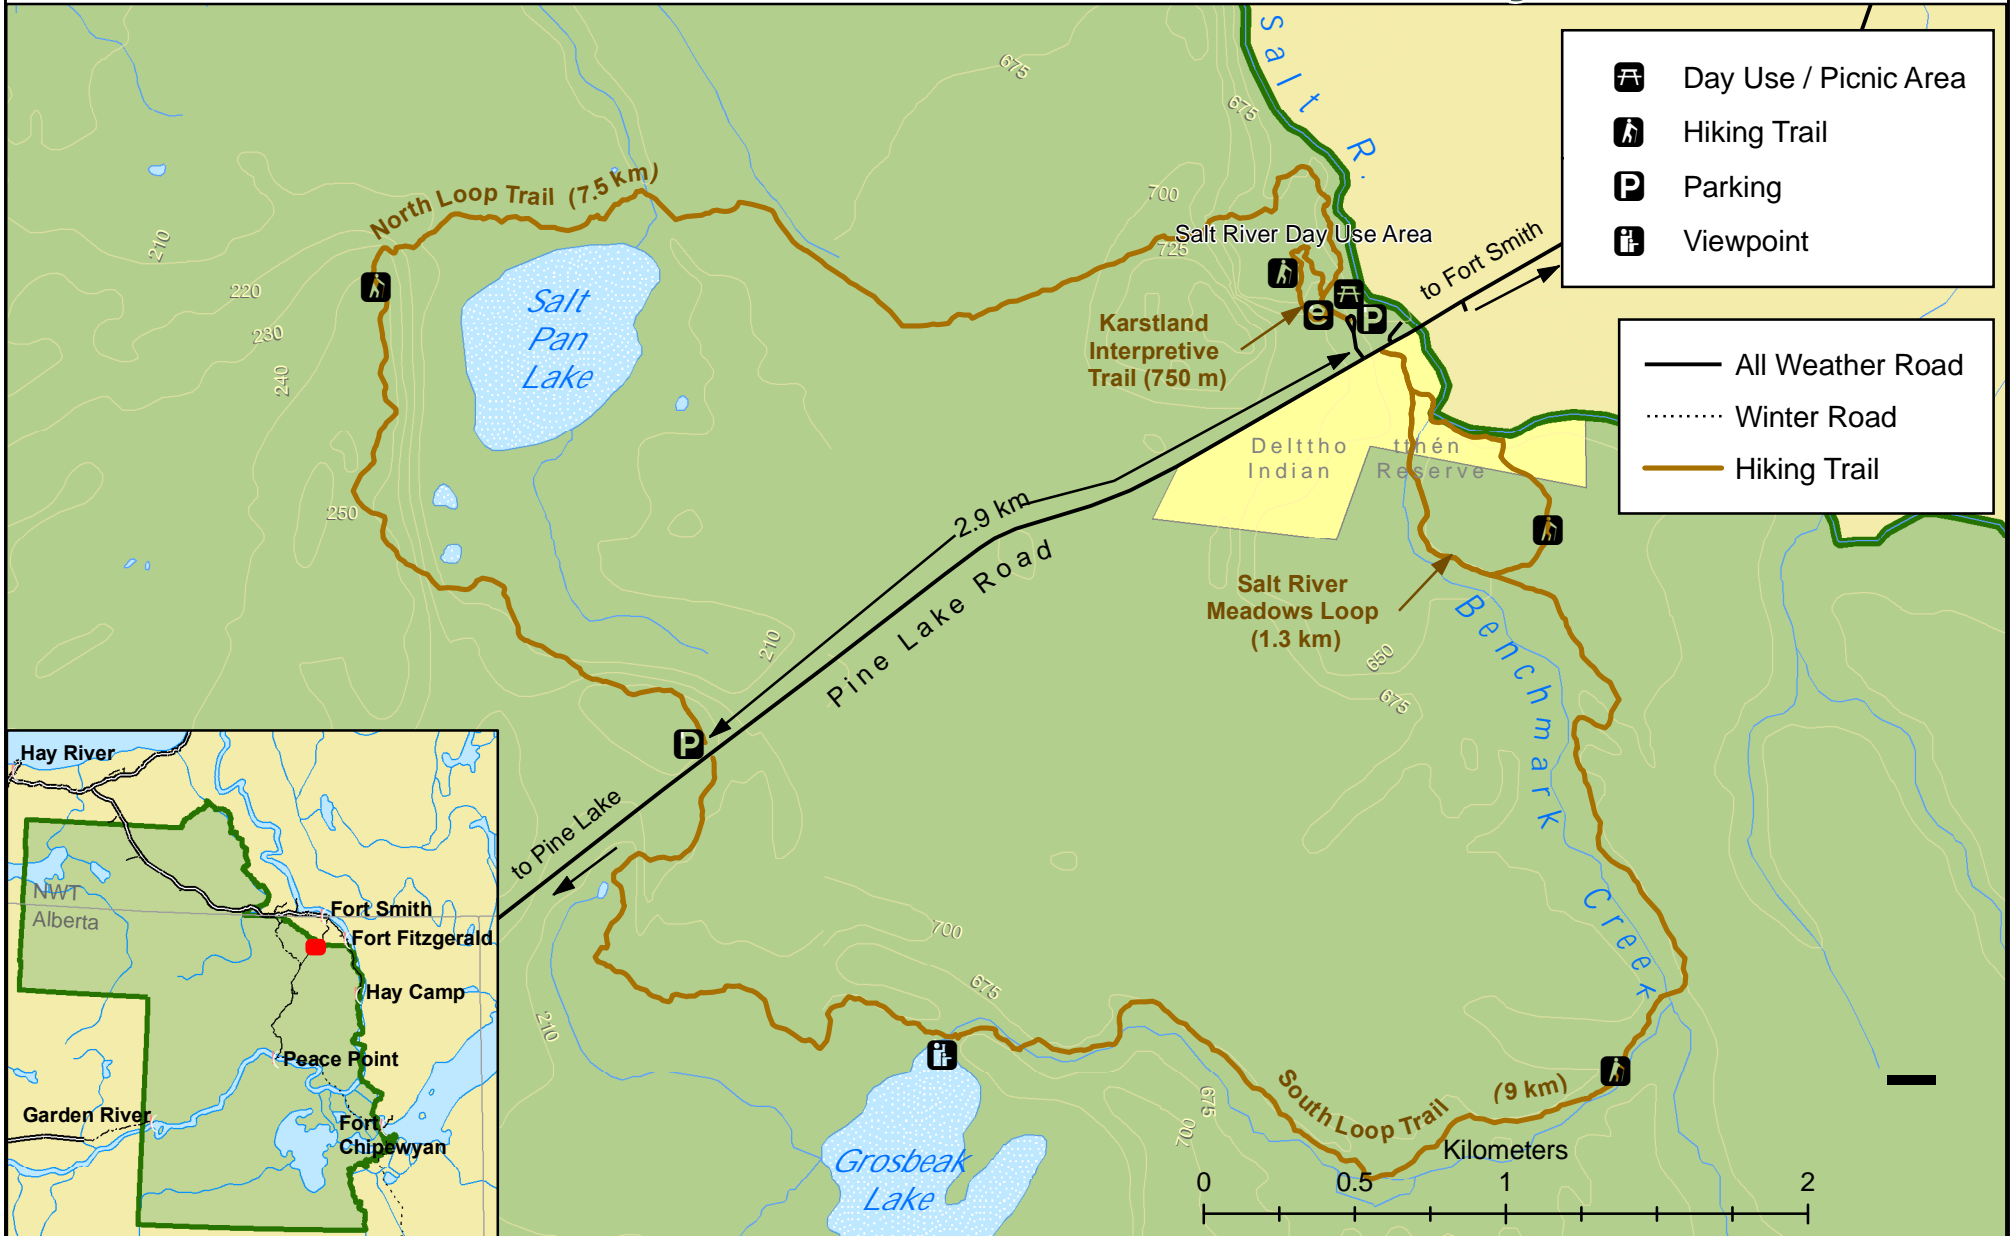

Wood Buffalo National Park - Salt River Day Use Area

- Day Use / Picnic Area
- Hiking Trail
- Parking
- Viewpoint

- All Weather Road
- Winter Road
- Hiking Trail