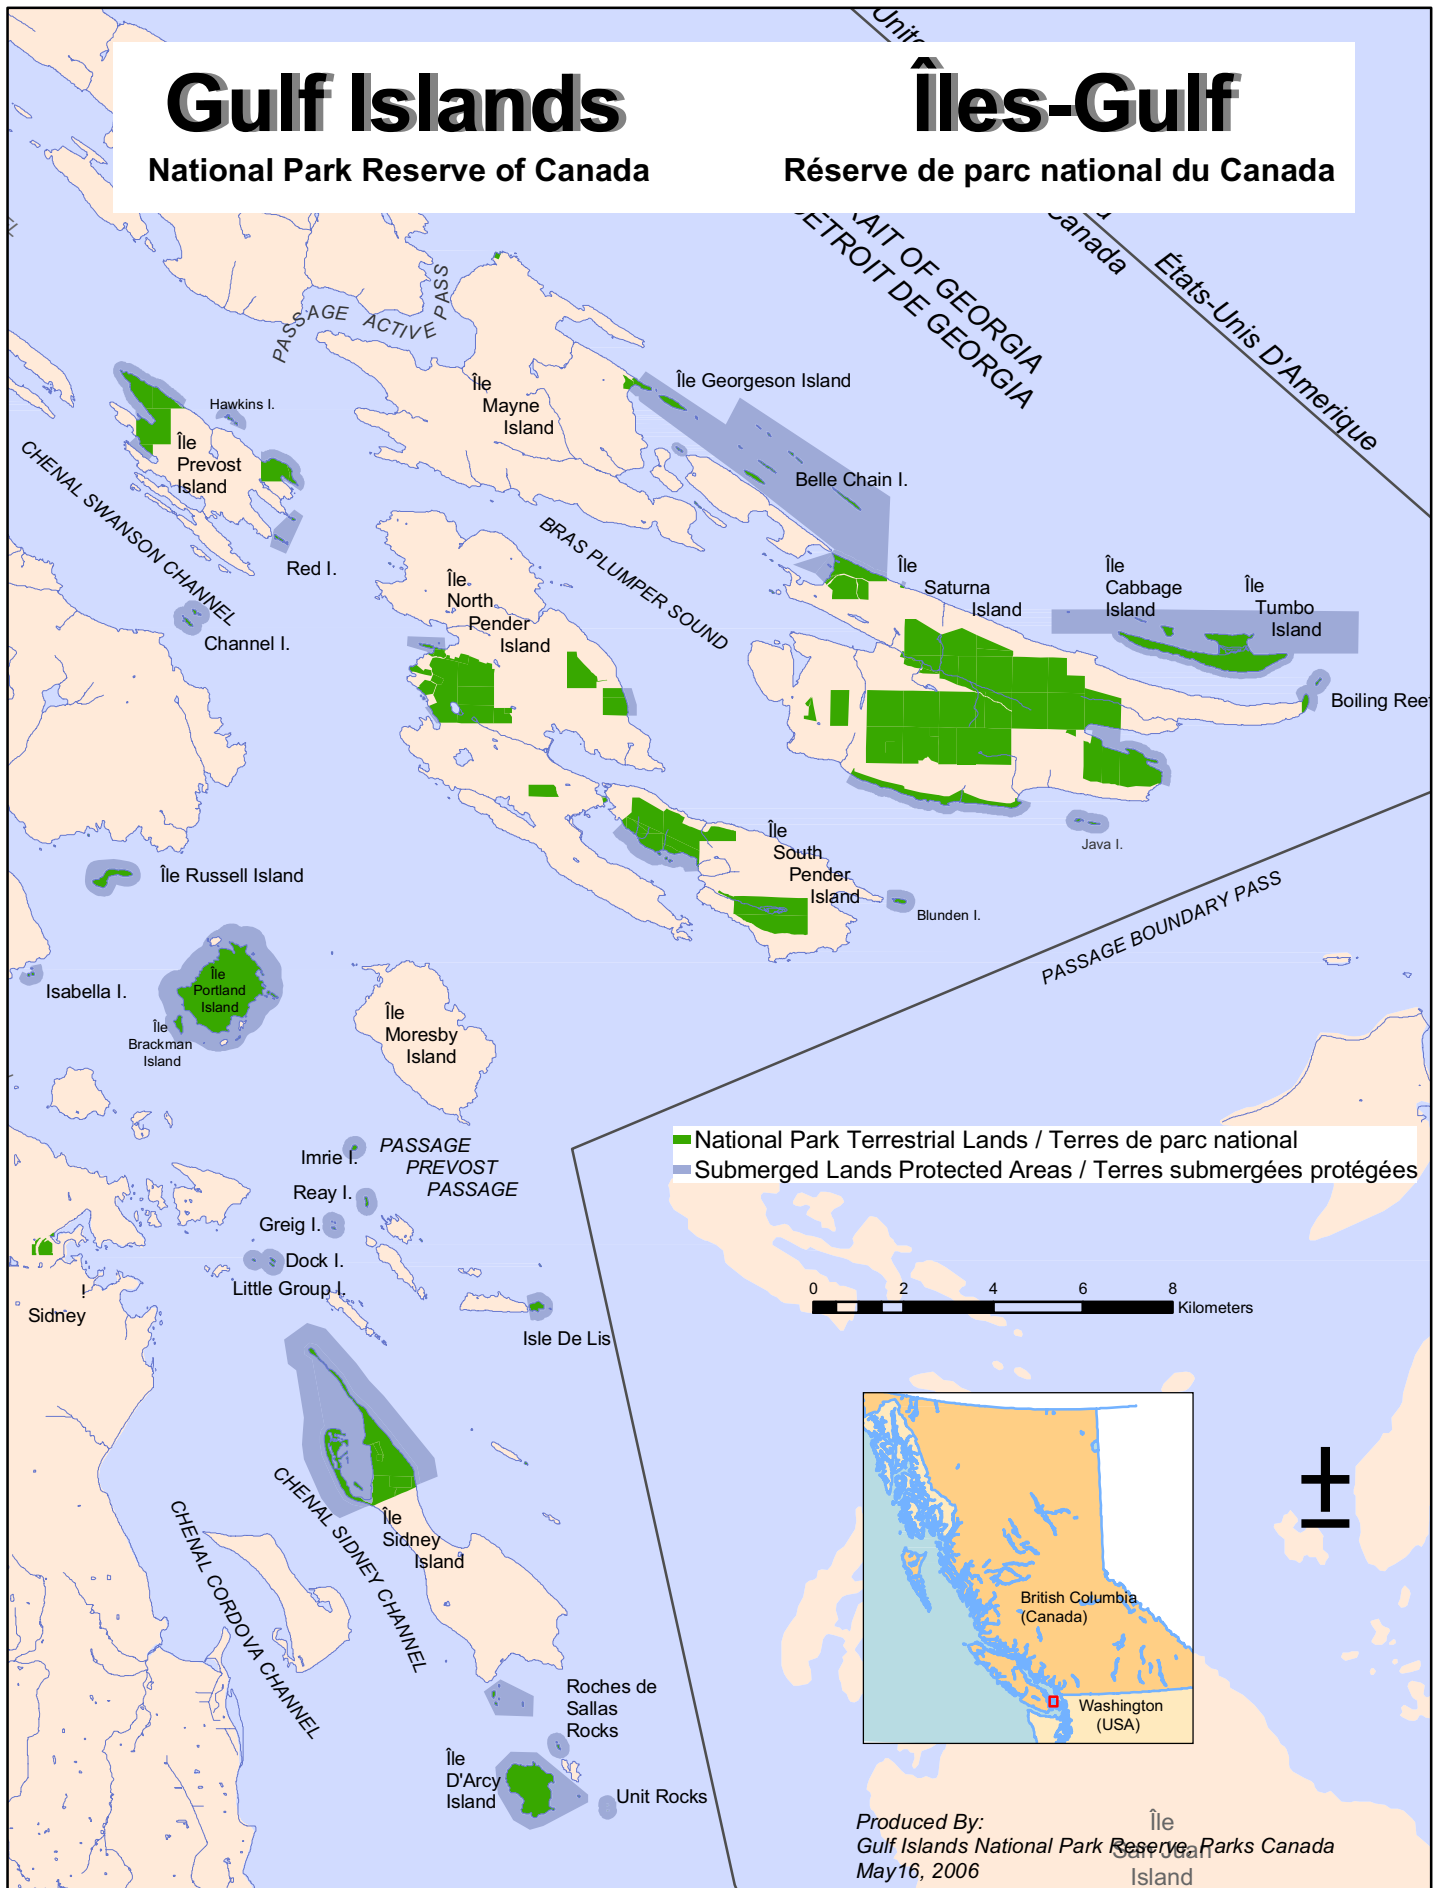

# Gulf Islands

National Park Reserve of Canada

# Îles-Gulf

Réserve de parc national du Canada

■ National Park Terrestrial Lands / Terres de parc national  
■ Submerged Lands Protected Areas / Terres submergées protégées

Produced By:  
 Gulf Islands National Park Reserve, Parks Canada  
 May 16, 2006