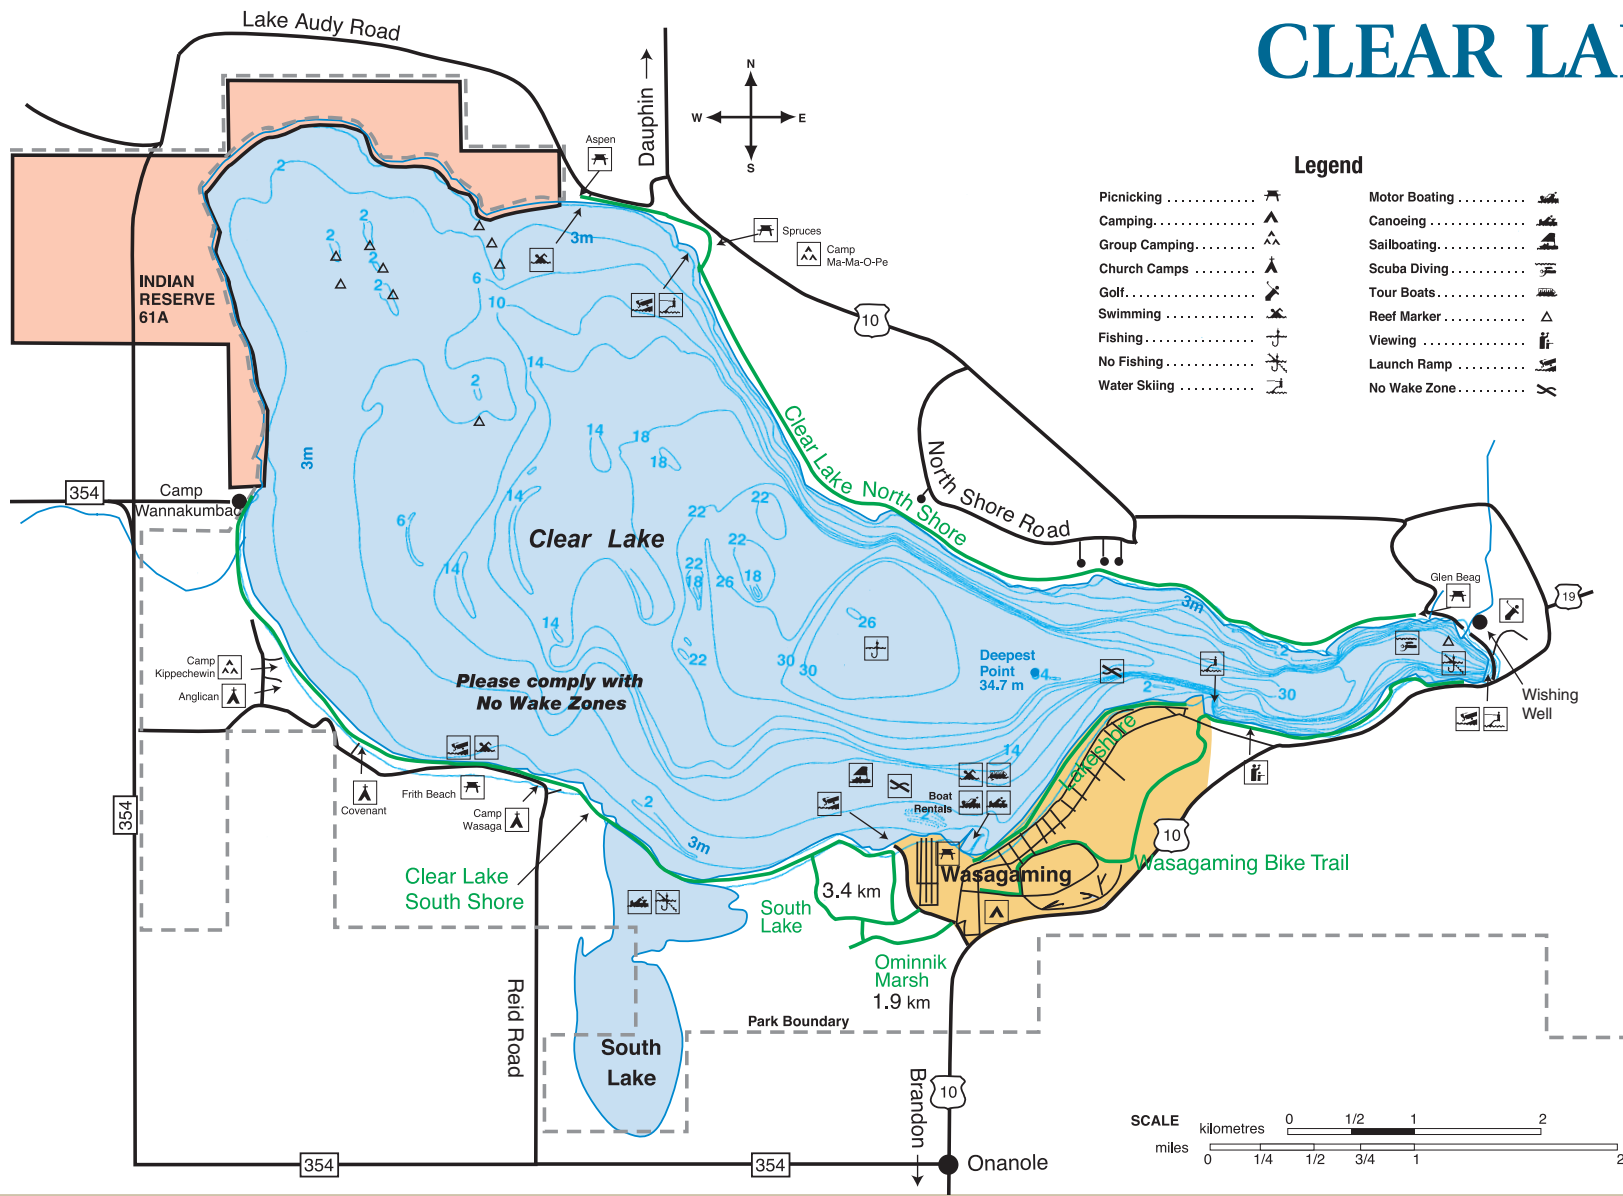

CLEAR LAKE

Legend

- | | | | |
|---------------------|--|---------------------|--|
| Picnicking | | Motor Boating | |
| Camping | | Canoeing | |
| Group Camping | | Sailboating | |
| Church Camps | | Scuba Diving | |
| Golf | | Tour Boats | |
| Swimming | | Reef Marker | |
| Fishing | | Viewing | |
| No Fishing | | Launch Ramp | |
| Water Skiing | | No Wake Zone | |

Please comply with No Wake Zones