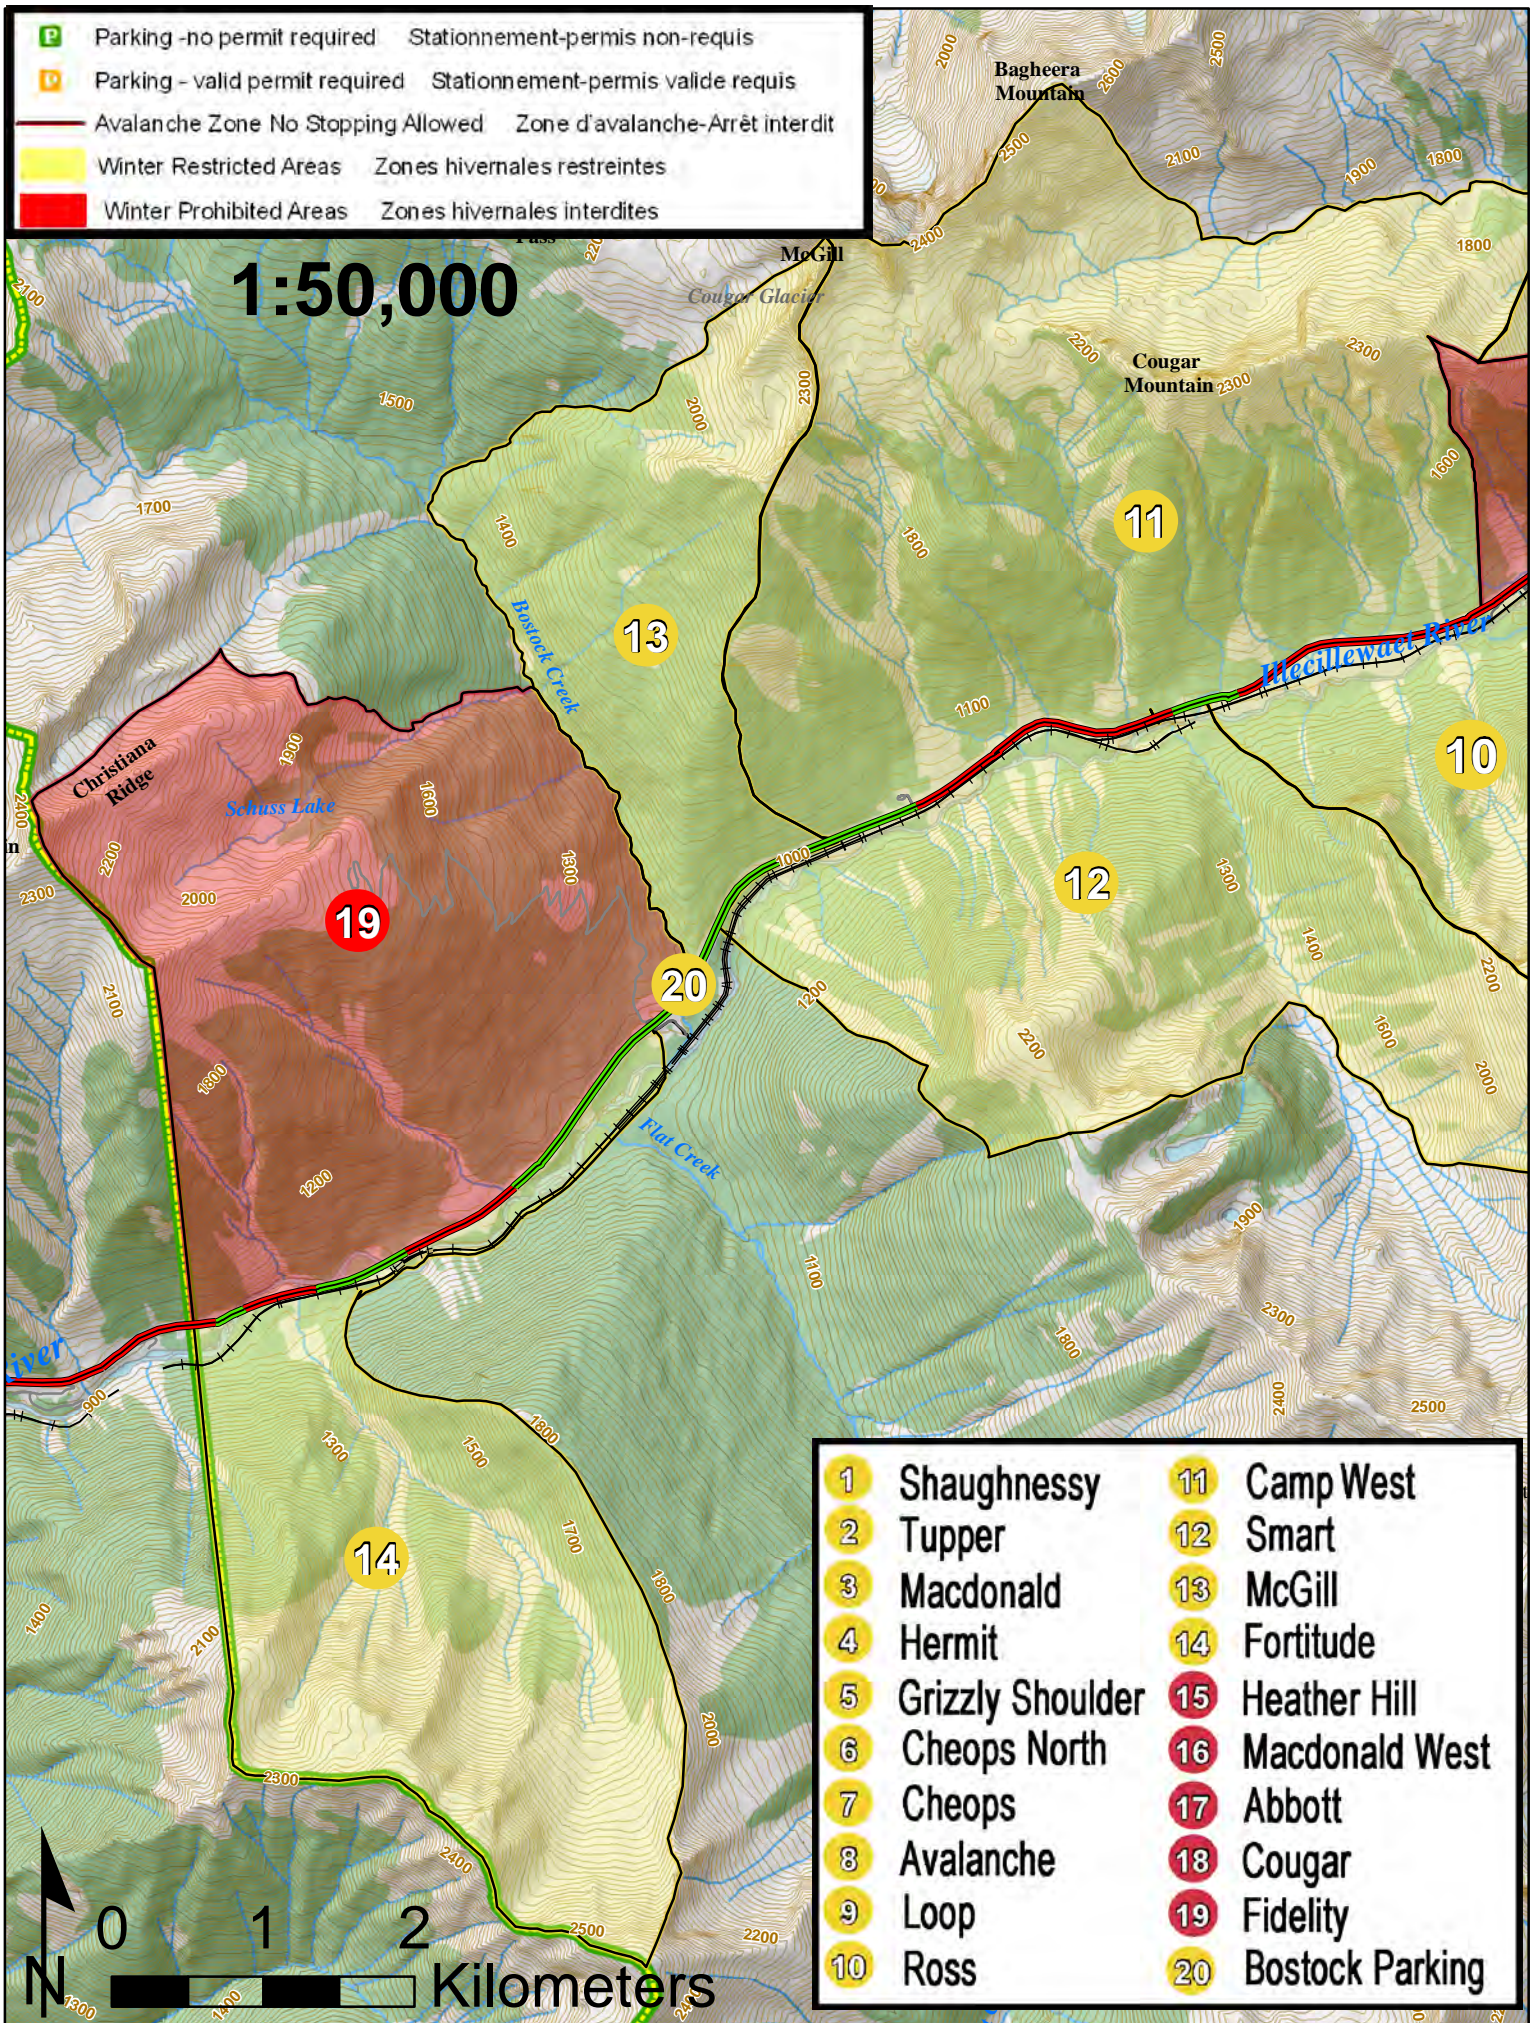

- P Parking -no permit required Stationnement-permis non-requis
- D Parking - valid permit required Stationnement-permis valide requis
- Avalanche Zone No Stopping Allowed Zone d'avalanche-Arrêt interdit
- Winter Restricted Areas Zones hivernales restreintes
- Winter Prohibited Areas Zones hivernales interdites

1:50,000

- | | |
|---|---|
| 1 Shaughnessy | 11 Camp West |
| 2 Tupper | 12 Smart |
| 3 Macdonald | 13 McGill |
| 4 Hermit | 14 Fortitude |
| 5 Grizzly Shoulder | 15 Heather Hill |
| 6 Cheops North | 16 Macdonald West |
| 7 Cheops | 17 Abbott |
| 8 Avalanche | 18 Cougar |
| 9 Loop | 19 Fidelity |
| 10 Ross | 20 Bostock Parking |