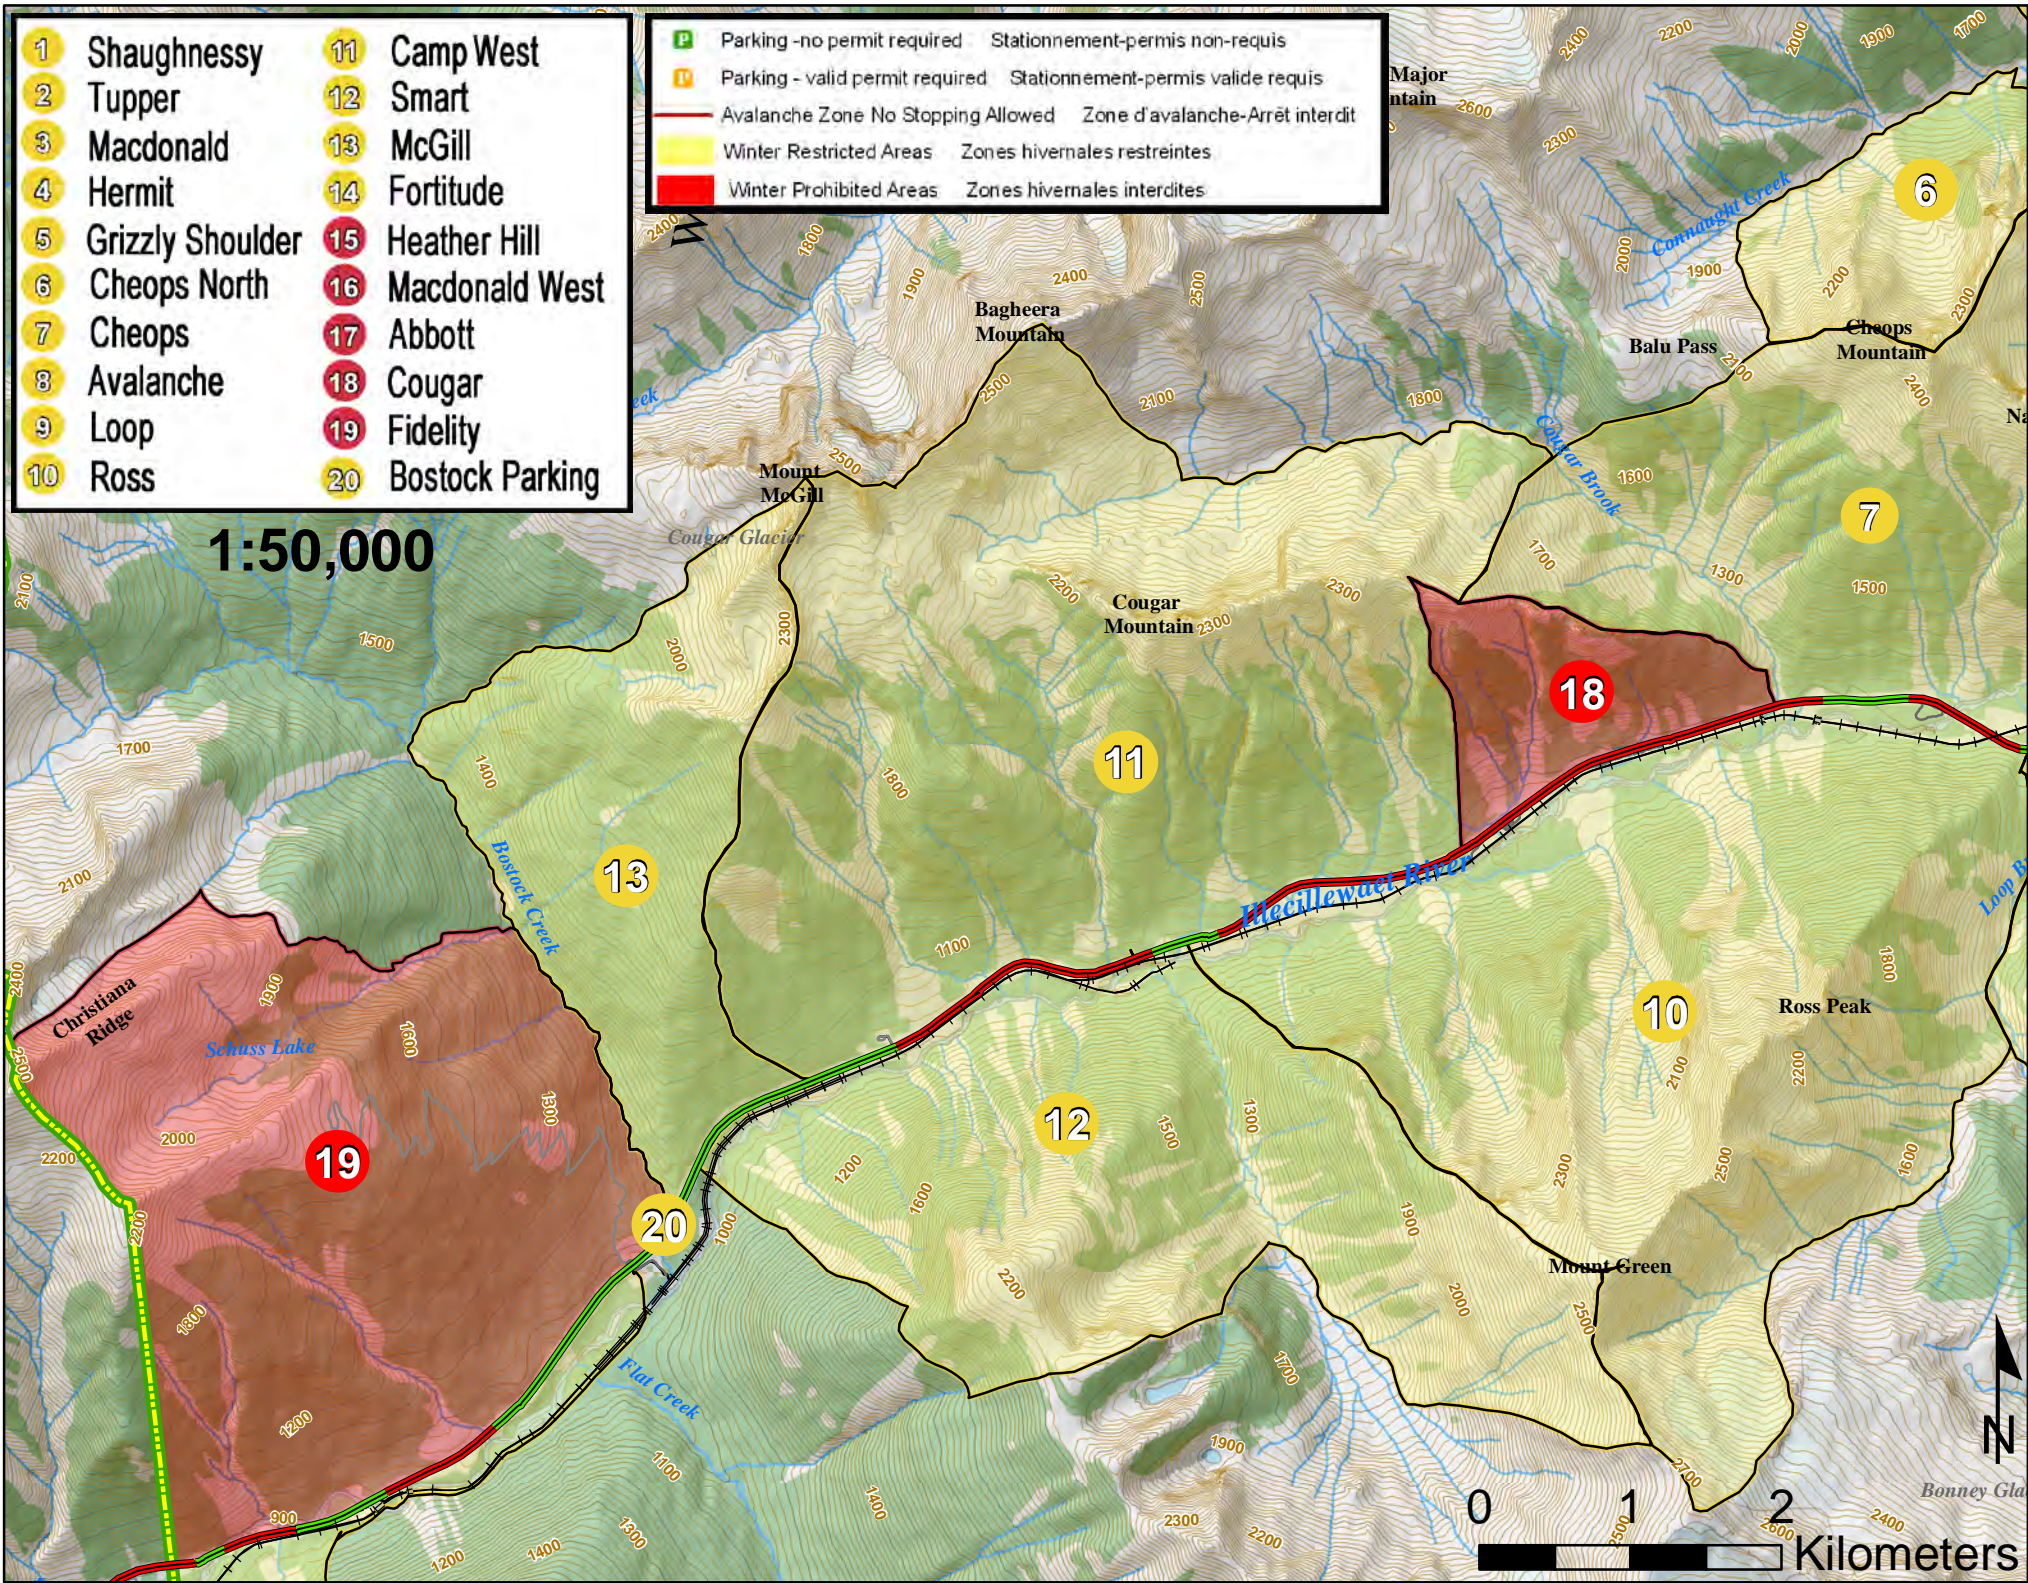

- 1 Shaughnessy
- 2 Tupper
- 3 Macdonald
- 4 Hermit
- 5 Grizzly Shoulder
- 6 Cheops North
- 7 Cheops
- 8 Avalanche
- 9 Loop
- 10 Ross
- 11 Camp West
- 12 Smart
- 13 McGill
- 14 Fortitude
- 15 Heather Hill
- 16 Macdonald West
- 17 Abbott
- 18 Cougar
- 19 Fidelity
- 20 Bostock Parking

P Parking - no permit required Stationnement-permis non-requis
P Parking - valid permit required Stationnement-permis valide requis
— Avalanche Zone No Stopping Allowed Zone d'avalanche-Arrêt interdit
 Winter Restricted Areas Zones hivernales restreintes
 Winter Prohibited Areas Zones hivernales interdites

1:50,000

0 1 2 Kilometers