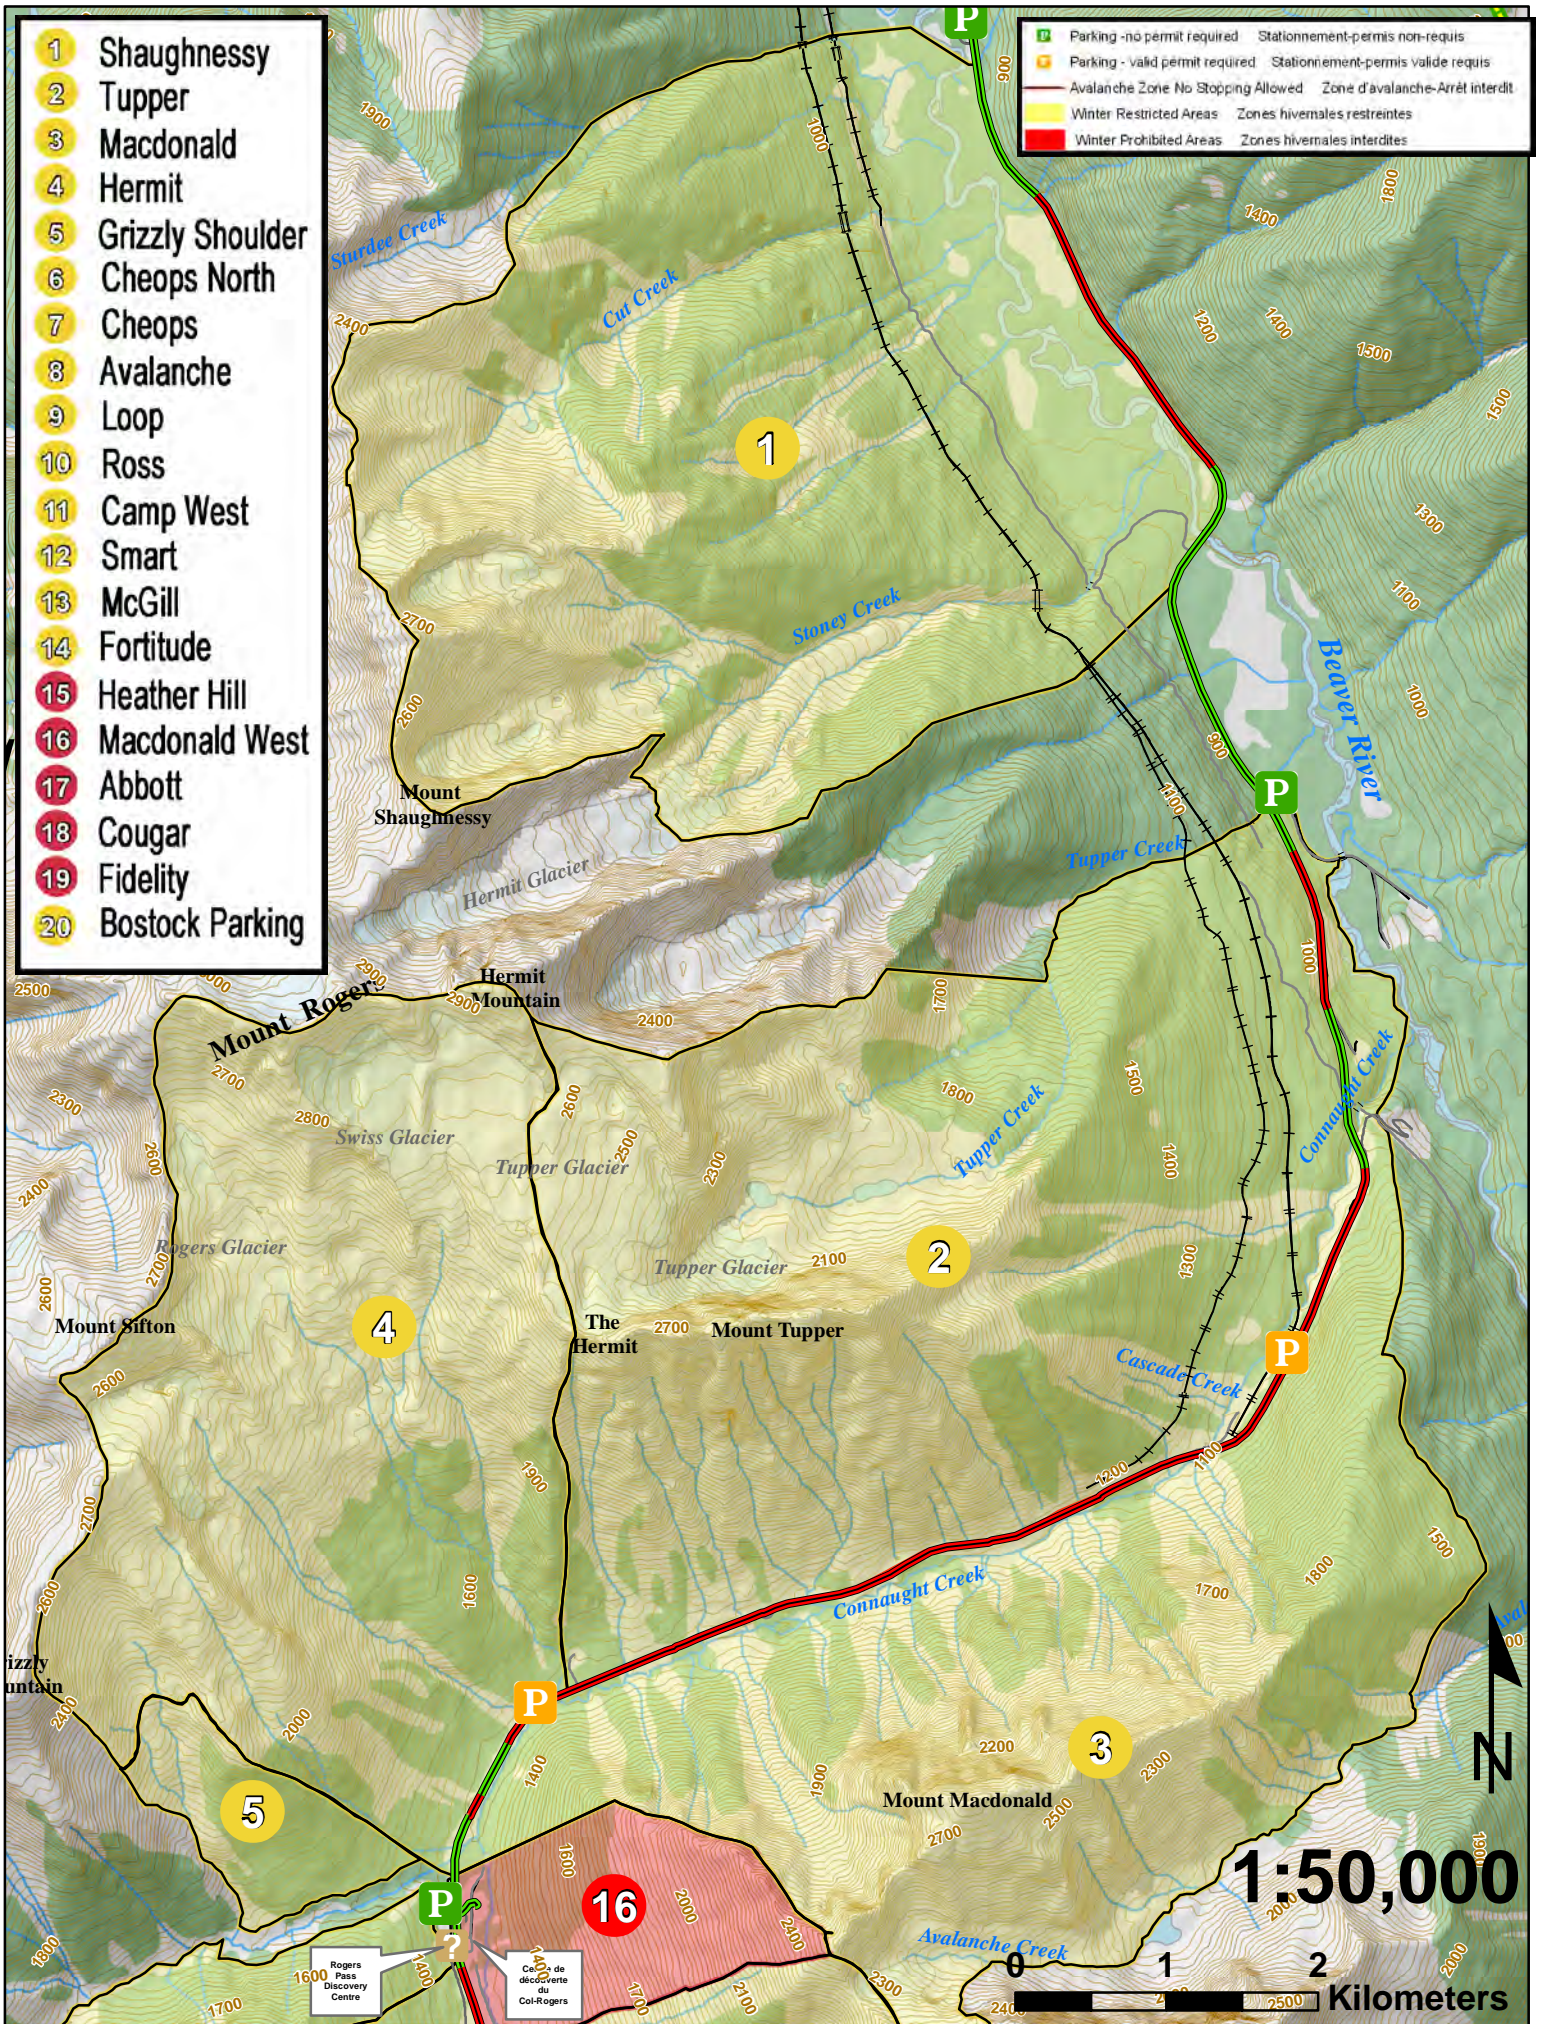

- 1 Shaughnessy
- 2 Tupper
- 3 Macdonald
- 4 Hermit
- 5 Grizzly Shoulder
- 6 Cheops North
- 7 Cheops
- 8 Avalanche
- 9 Loop
- 10 Ross
- 11 Camp West
- 12 Smart
- 13 McGill
- 14 Fortitude
- 15 Heather Hill
- 16 Macdonald West
- 17 Abbott
- 18 Cougar
- 19 Fidelity
- 20 Bostock Parking

	Parking - no permit required	Stationnement - permis non-requis
	Parking - valid permit required	Stationnement - permis valide requis
	Avalanche Zone No Stopping Allowed	Zone d'avalanche-Arret interdit
	Winter Restricted Areas	Zones hivernales restreintes
	Winter Prohibited Areas	Zones hivernales interdites

Rogers Pass Discovery Centre

Centre de découverte du Col-Rogers

1:50,000

0 1 2 Kilometers