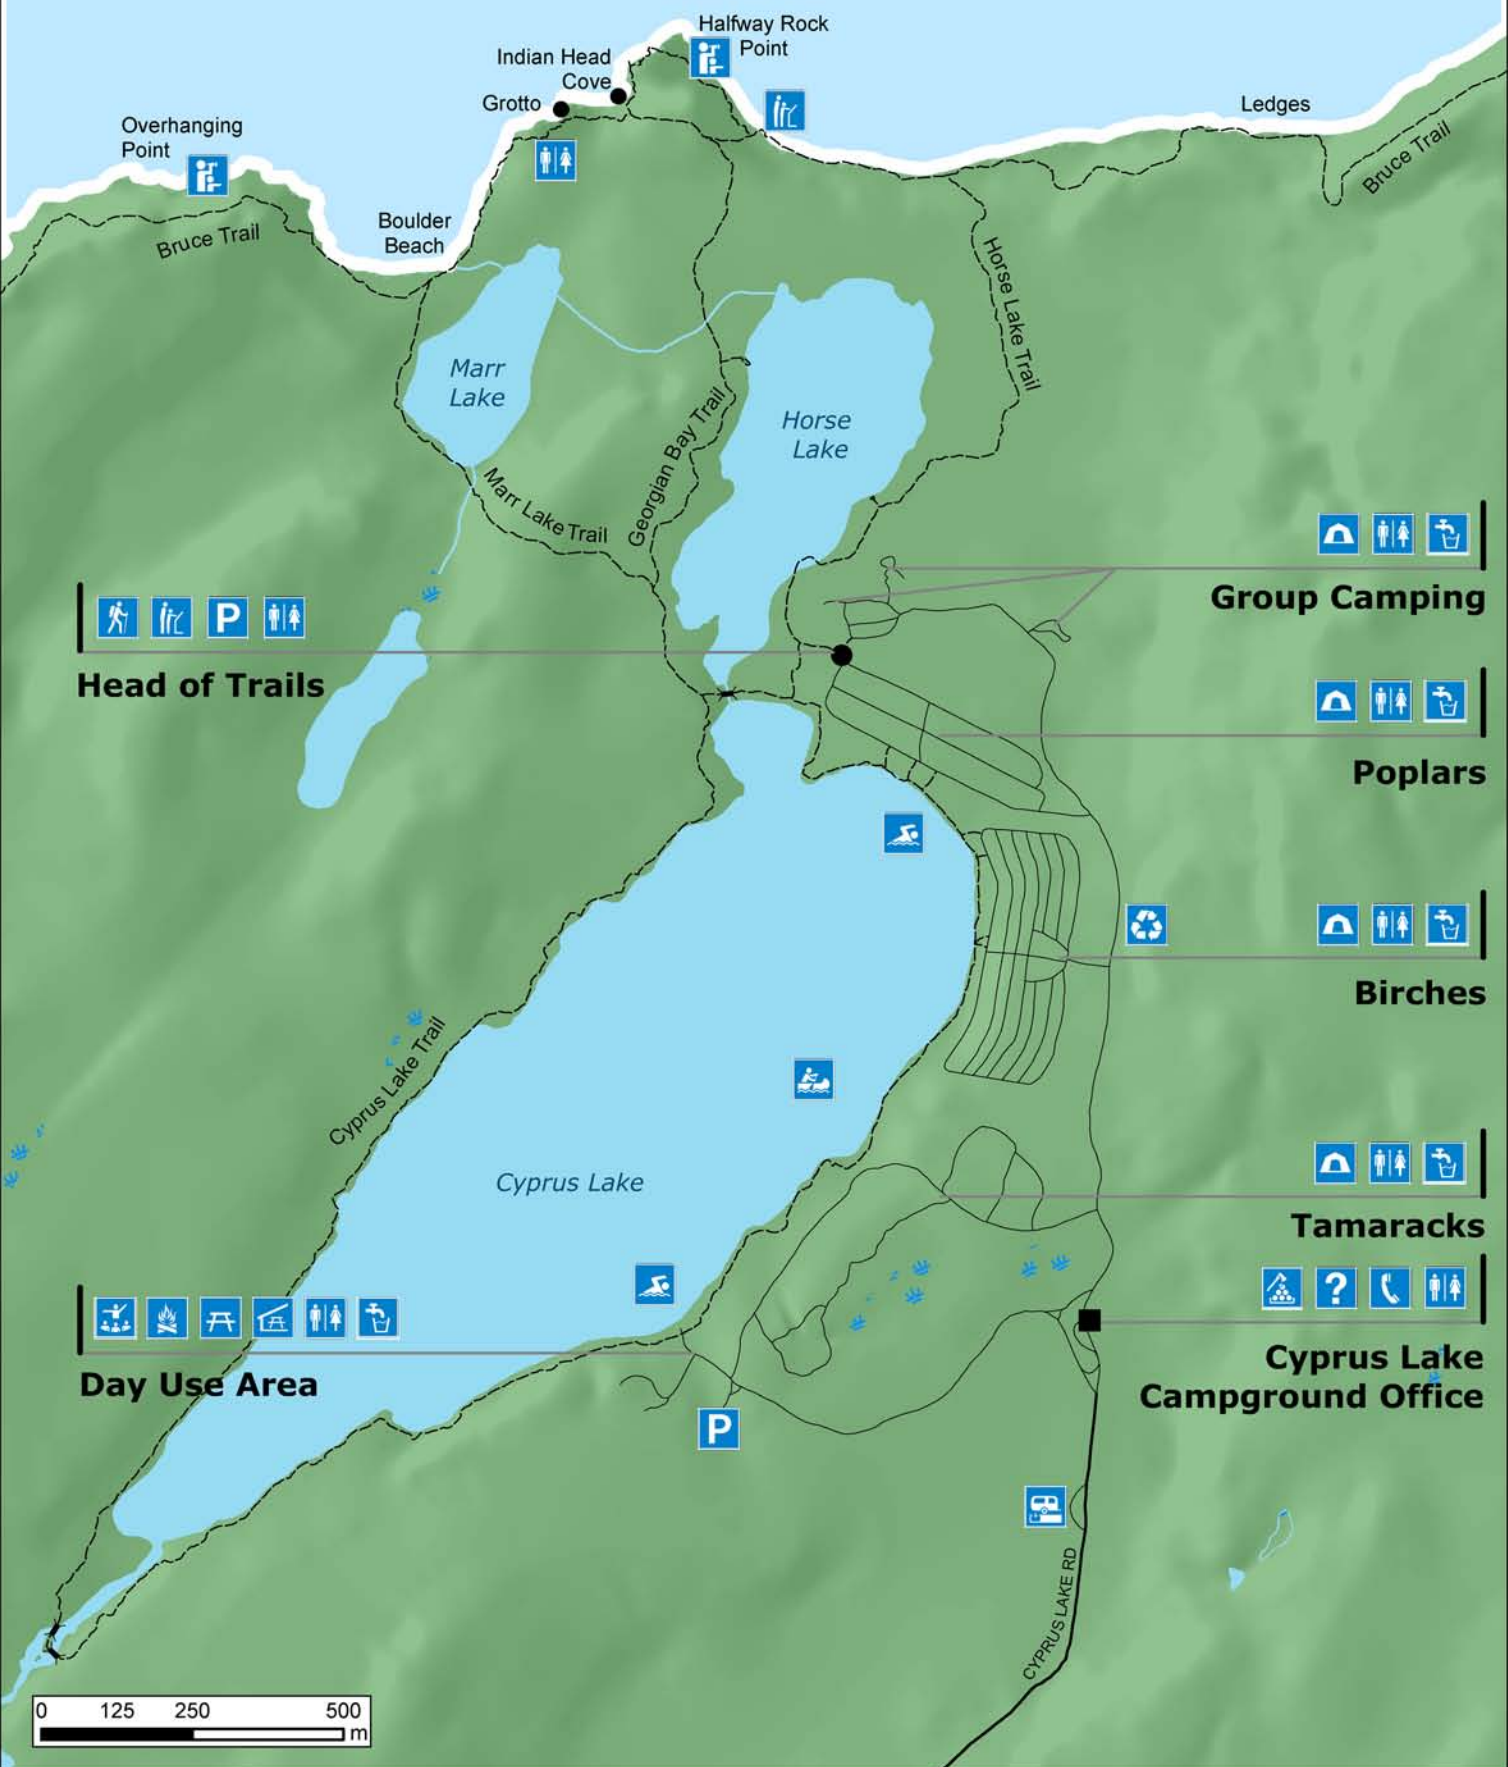

# Georgian Bay

Overhanging Point

Indian Head Cove  
Grotto

Halfway Rock Point

Ledges

Bruce Trail

Boulder Beach

Horse Lake Trail

Marr Lake

Horse Lake

Marr Lake Trail

Georgian Bay Trail

**Group Camping**

**Head of Trails**

**Poplars**

**Birches**

**Tamaracks**

Cyprus Lake Trail

Cyprus Lake

**Cyprus Lake Campground Office**

**Day Use Area**

P

IP

CYPRUS LAKE RD