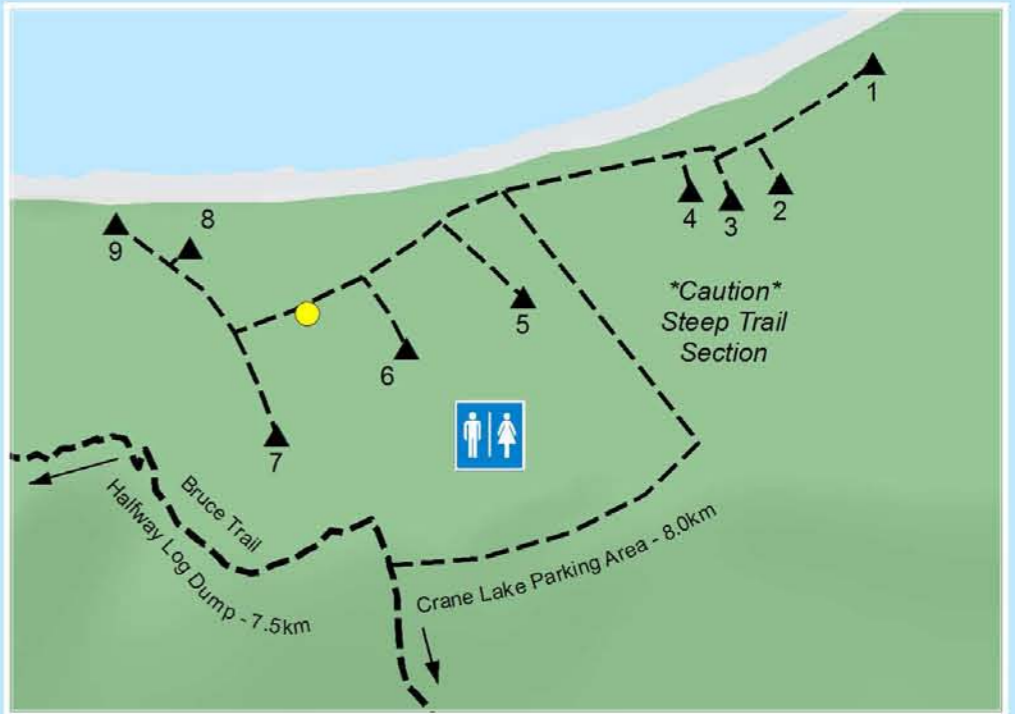

Elgin St  
 Dunks Bay  
 Little Cove  
 TOBERMORY  
 Dunks Bay Rd  
 Little Cove Rd  
 McArthur Rd  
 Warner Bay Rd  
 Eagle Rd

- Hanging Food Cache
- Tent Pad
- Trails
- Parking
- Washroom

Overhanging Point  
 Grotto  
 Indian Head Cove  
 Halfway Rock Point  
 Stormhaven  
 Cave Point  
 Halfway Log Dump  
 High Dump  
 Loon Lake  
 Mox Lake  
 Morse Lake  
 Cyprus Lake  
 Cameron Lake  
 Bartley Lake  
 Emmett Lake  
 Moore Lake  
 Umbrella Lake  
 Upper Andrew Lake  
 George Lake  
 Twin Marsh Lakes  
 Dorcas Bay  
 Cameron Lake Rd  
 Cyprus Lake Rd  
 Emmett Lake Rd  
 Crane Lake Rd

HIGHWAY 6