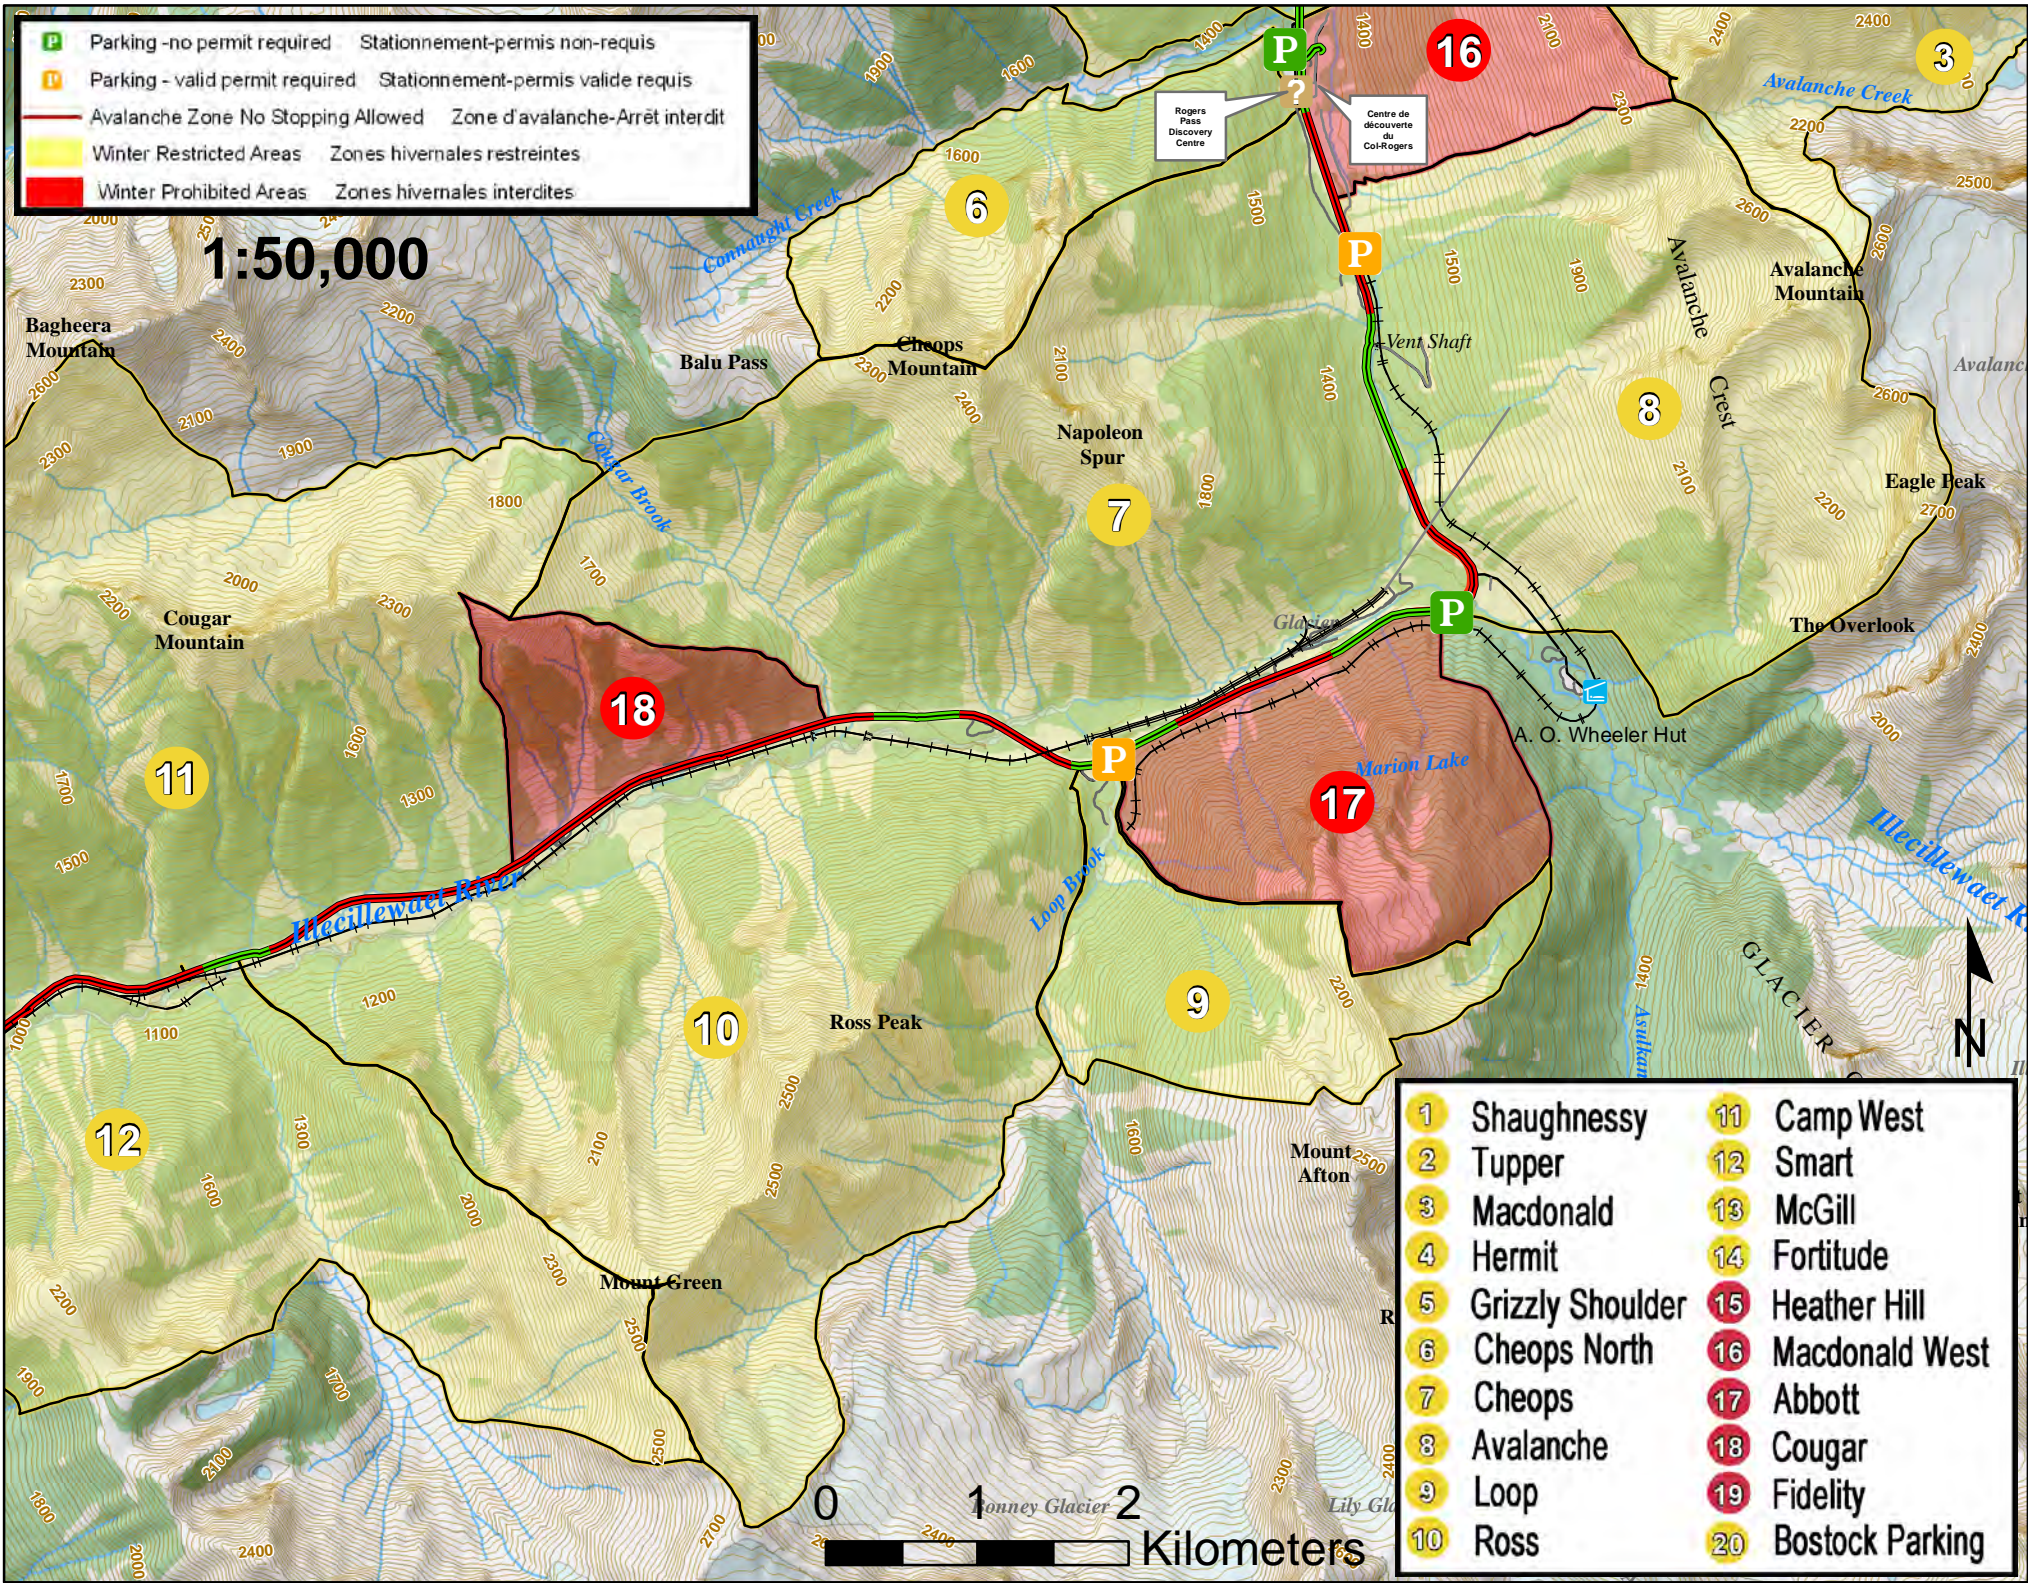

	Parking - no permit required	Stationnement - permis non-requis
	Parking - valid permit required	Stationnement - permis valide requis
	Avalanche Zone No Stopping Allowed	Zone d'avalanche - Arrêt interdit
	Winter Restricted Areas	Zones hivernales restreintes
	Winter Prohibited Areas	Zones hivernales interdites

1:50,000

- | | | | |
|--|------------------|--|-----------------|
| | Shaughnessy | | Camp West |
| | Tupper | | Smart |
| | Macdonald | | McGill |
| | Hermit | | Fortitude |
| | Grizzly Shoulder | | Heather Hill |
| | Cheops North | | Macdonald West |
| | Cheops | | Abbott |
| | Avalanche | | Cougar |
| | Loop | | Fidelity |
| | Ross | | Bostock Parking |