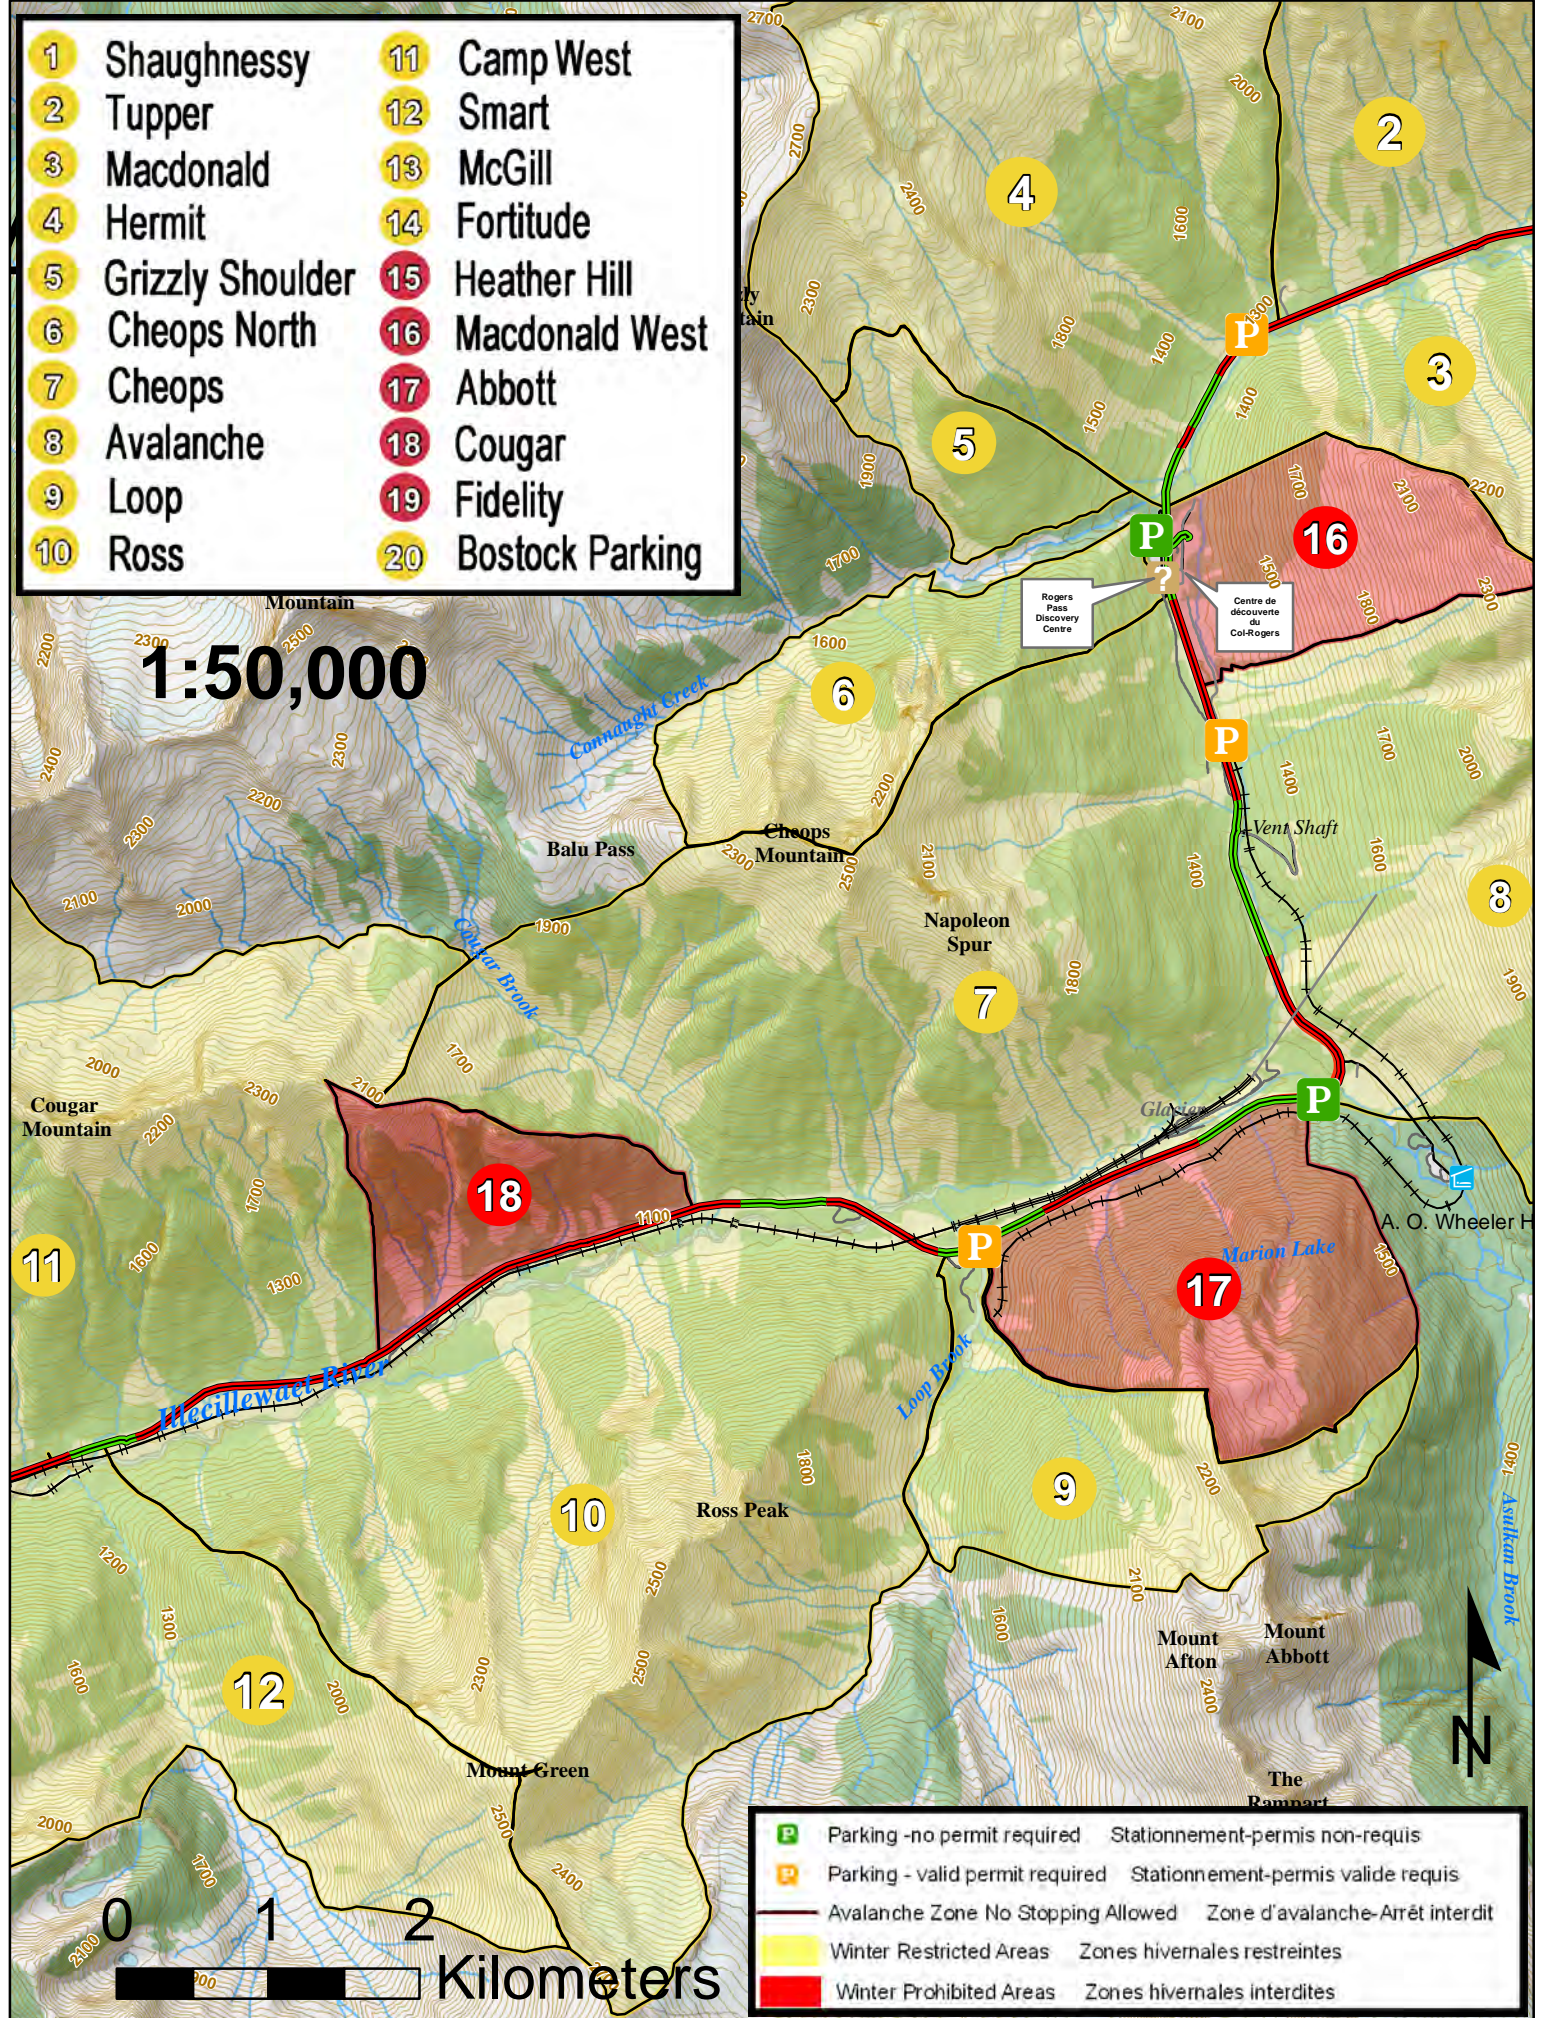

- |                    |                    |
|--------------------|--------------------|
| 1 Shaughnessy      | 11 Camp West       |
| 2 Tupper           | 12 Smart           |
| 3 Macdonald        | 13 McGill          |
| 4 Hermit           | 14 Fortitude       |
| 5 Grizzly Shoulder | 15 Heather Hill    |
| 6 Cheops North     | 16 Macdonald West  |
| 7 Cheops           | 17 Abbott          |
| 8 Avalanche        | 18 Cougar          |
| 9 Loop             | 19 Fidelity        |
| 10 Ross            | 20 Bostock Parking |

1:50,000

- |  |                                    |                                    |
|--|------------------------------------|------------------------------------|
|  | Parking - no permit required       | Stationnement-permis non-requis    |
|  | Parking - valid permit required    | Stationnement-permis valide requis |
|  | Avalanche Zone No Stopping Allowed | Zone d'avalanche-Arrêt interdit    |
|  | Winter Restricted Areas            | Zones hivernales restreintes       |
|  | Winter Prohibited Areas            | Zones hivernales interdites        |